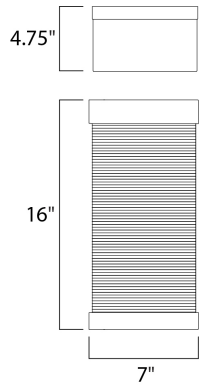

**MEASUREMENTS**

DIMENSION : 7" W x 16" H x 4.75" Ext  
 BACK PLATE : 7" W x 16" H x 8" HCO  
 HANGING WEIGHT : 9.9 lb

**LAMPING**

INPUT VOLTAGE : 120V  
 LUMENS : 960 Rated  
 BULB : 1 x 12W LED AC Integrated , 12W Total  
 BULB INCLUDED : (Integrated)  
 DIMMABLE : Triac CL  
 CRI : 90+ CRI  
 COLOR\_TEMP : 3000K  
 LIGHTING\_DIRECTION : Down